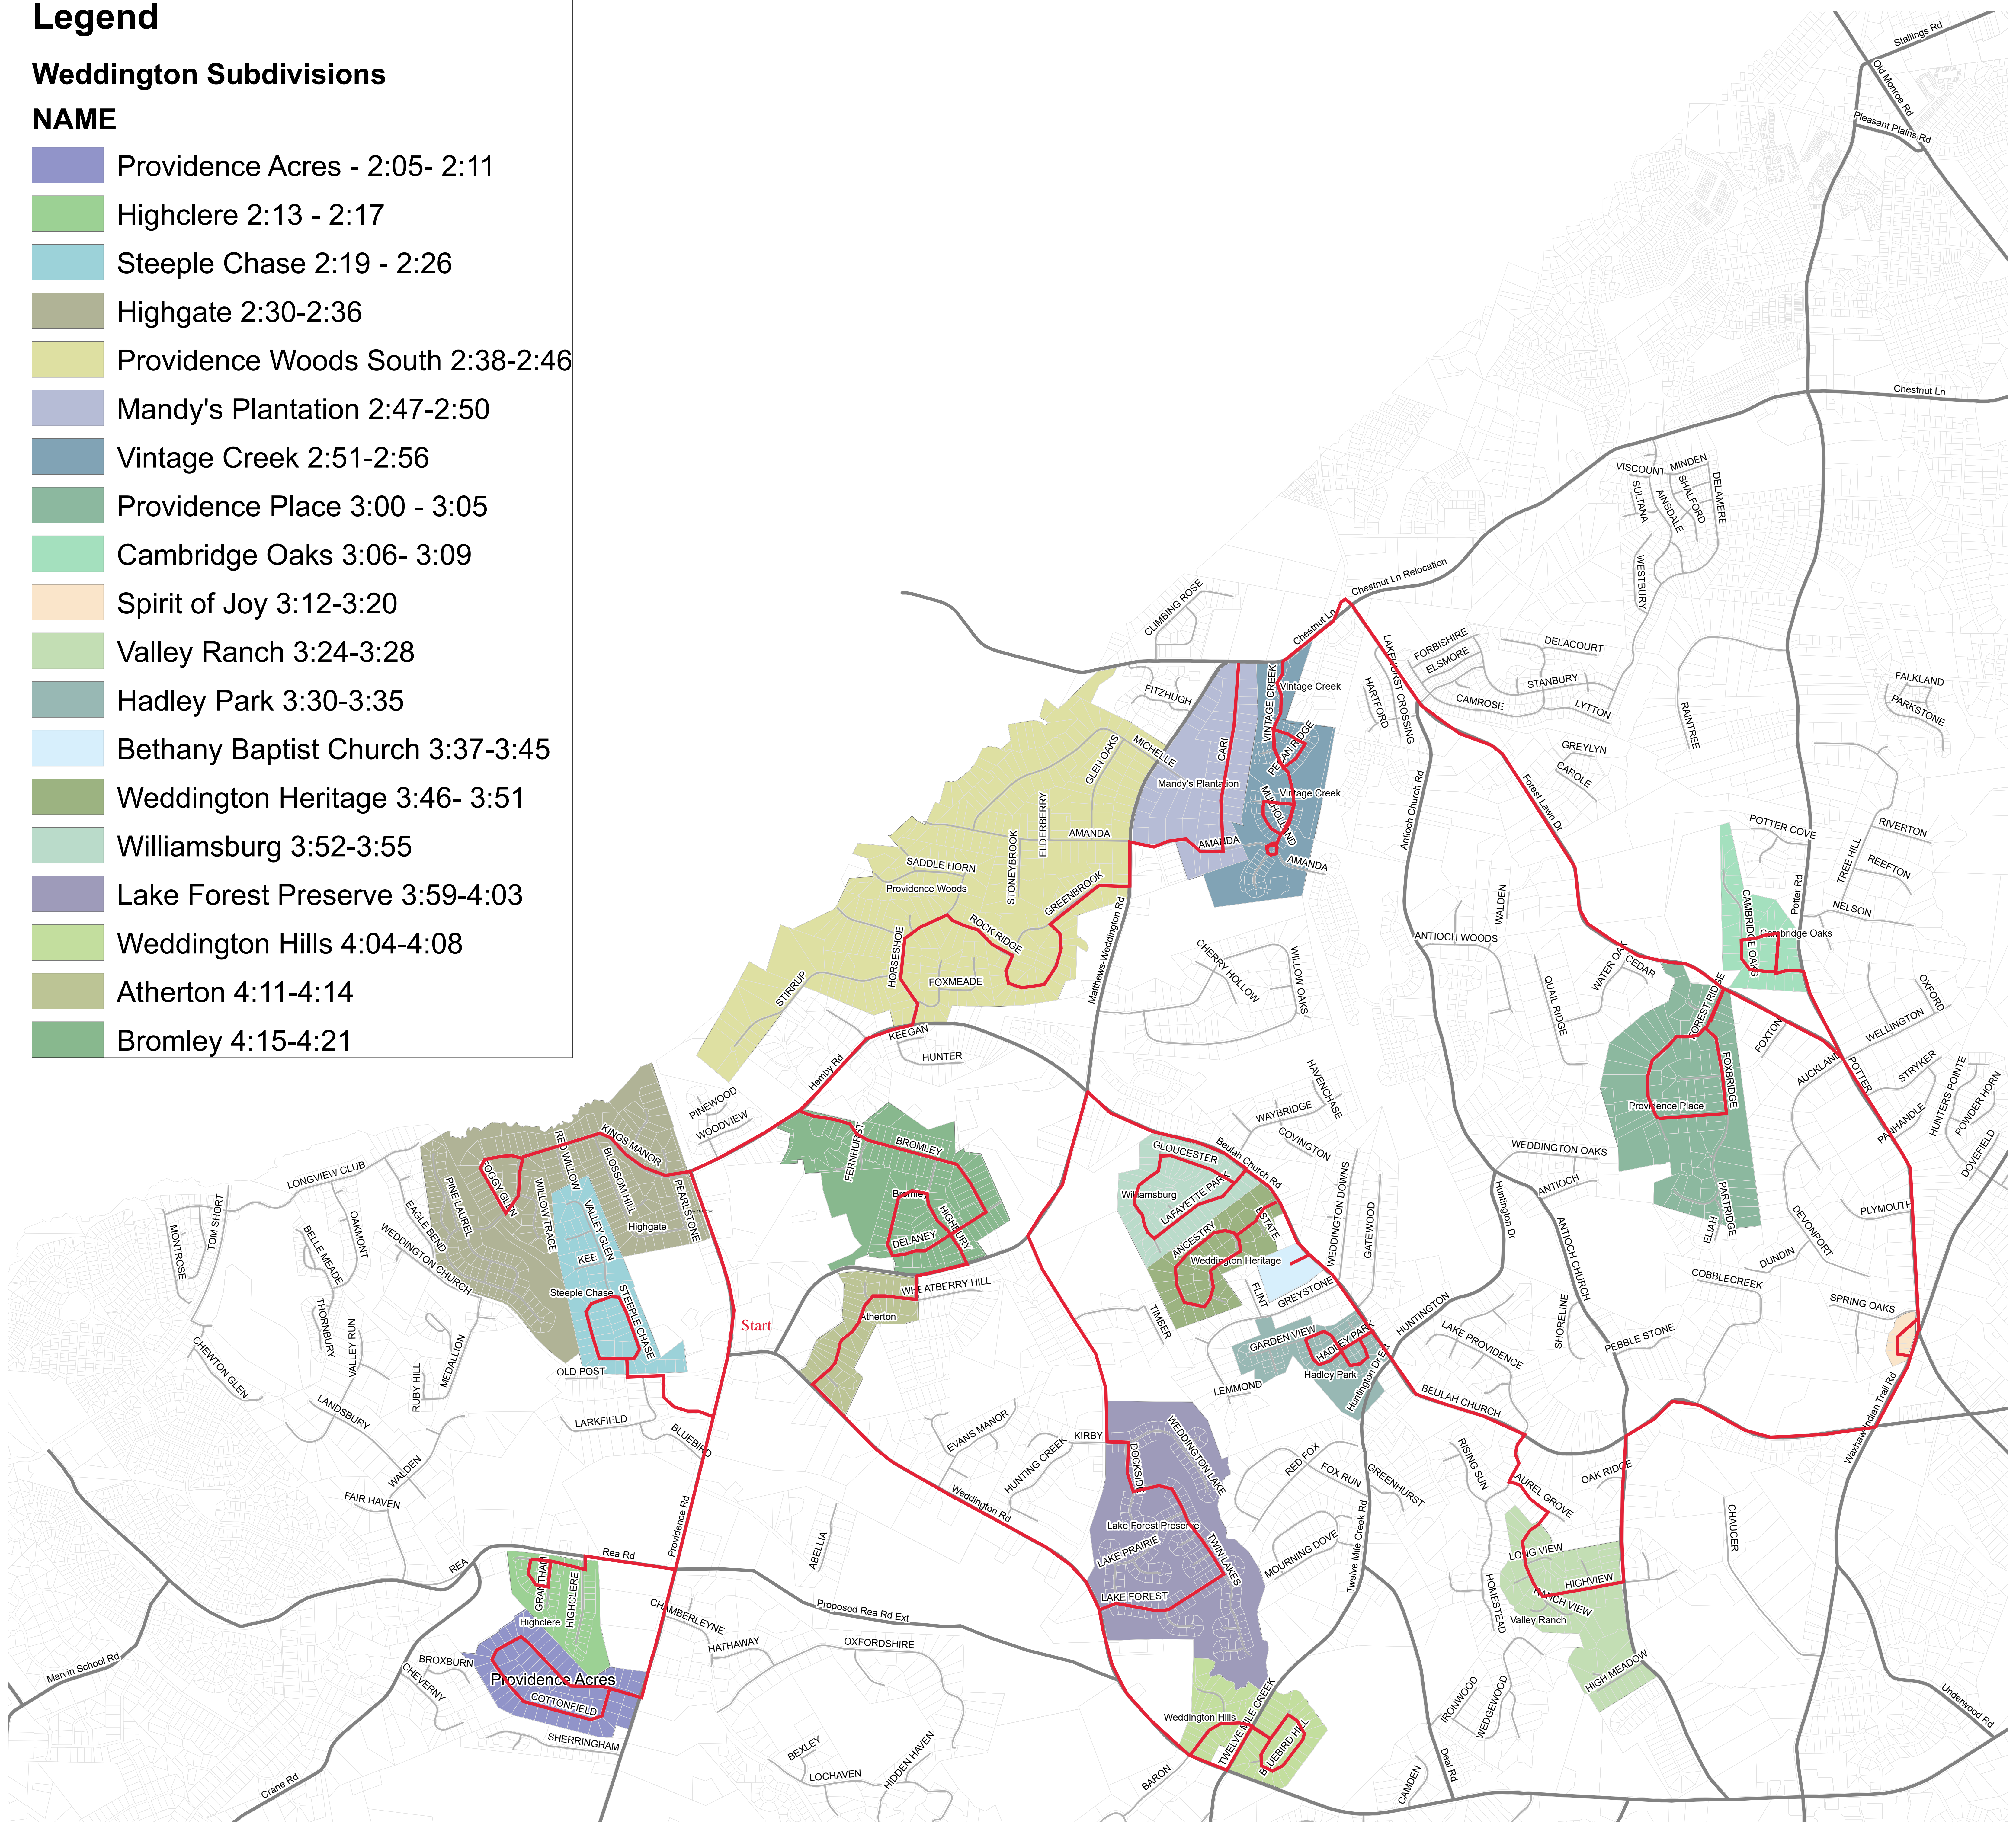

## Weddington Subdivisions

### NAME

-  Providence Acres - 2:05- 2:11
-  Highclere 2:13 - 2:17
-  Steeple Chase 2:19 - 2:26
-  Highgate 2:30-2:36
-  Providence Woods South 2:38-2:46
-  Mandy's Plantation 2:47-2:50
-  Vintage Creek 2:51-2:56
-  Providence Place 3:00 - 3:05
-  Cambridge Oaks 3:06- 3:09
-  Spirit of Joy 3:12-3:20
-  Valley Ranch 3:24-3:28
-  Hadley Park 3:30-3:35
-  Bethany Baptist Church 3:37-3:45
-  Weddington Heritage 3:46- 3:51
-  Williamsburg 3:52-3:55
-  Lake Forest Preserve 3:59-4:03
-  Weddington Hills 4:04-4:08
-  Atherton 4:11-4:14
-  Bromley 4:15-4:21

# SANTA ROUTE

## Weddington