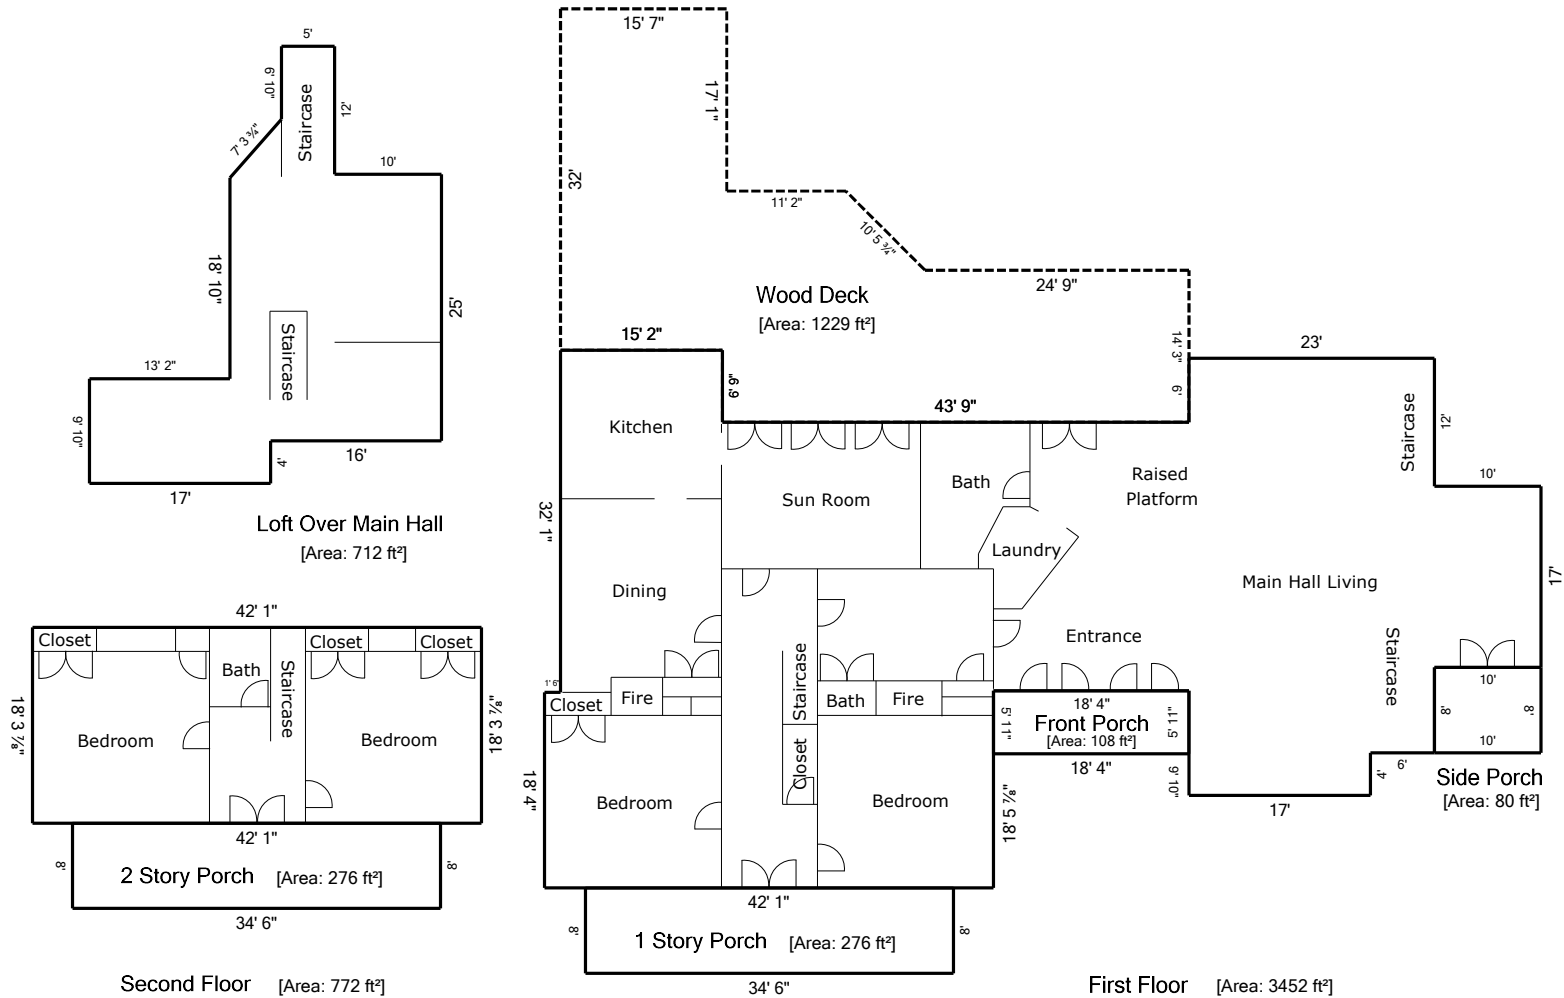

Sketch

Living Area		Nonliving Area	
First Floor	3452.40 ft²	Wood Deck	1229.31 ft²
Second Floor	771.52 ft²	Side Porch	80.00 ft²
Loft Over Main Hall	712.31 ft²	Front Porch	108.48 ft²
		2 Story Porch	276.00 ft²
		1 Story Porch	276.00 ft²
Total Living Area (rounded):	4936 ft²	Total Non-Living Area (rounded):	1970 ft²

Griffin Measuring - All measurements are rounded to the nearest inch and intended for Marketing Purposes Only

Measurements for 7112 New Towne Road, Weddington NC