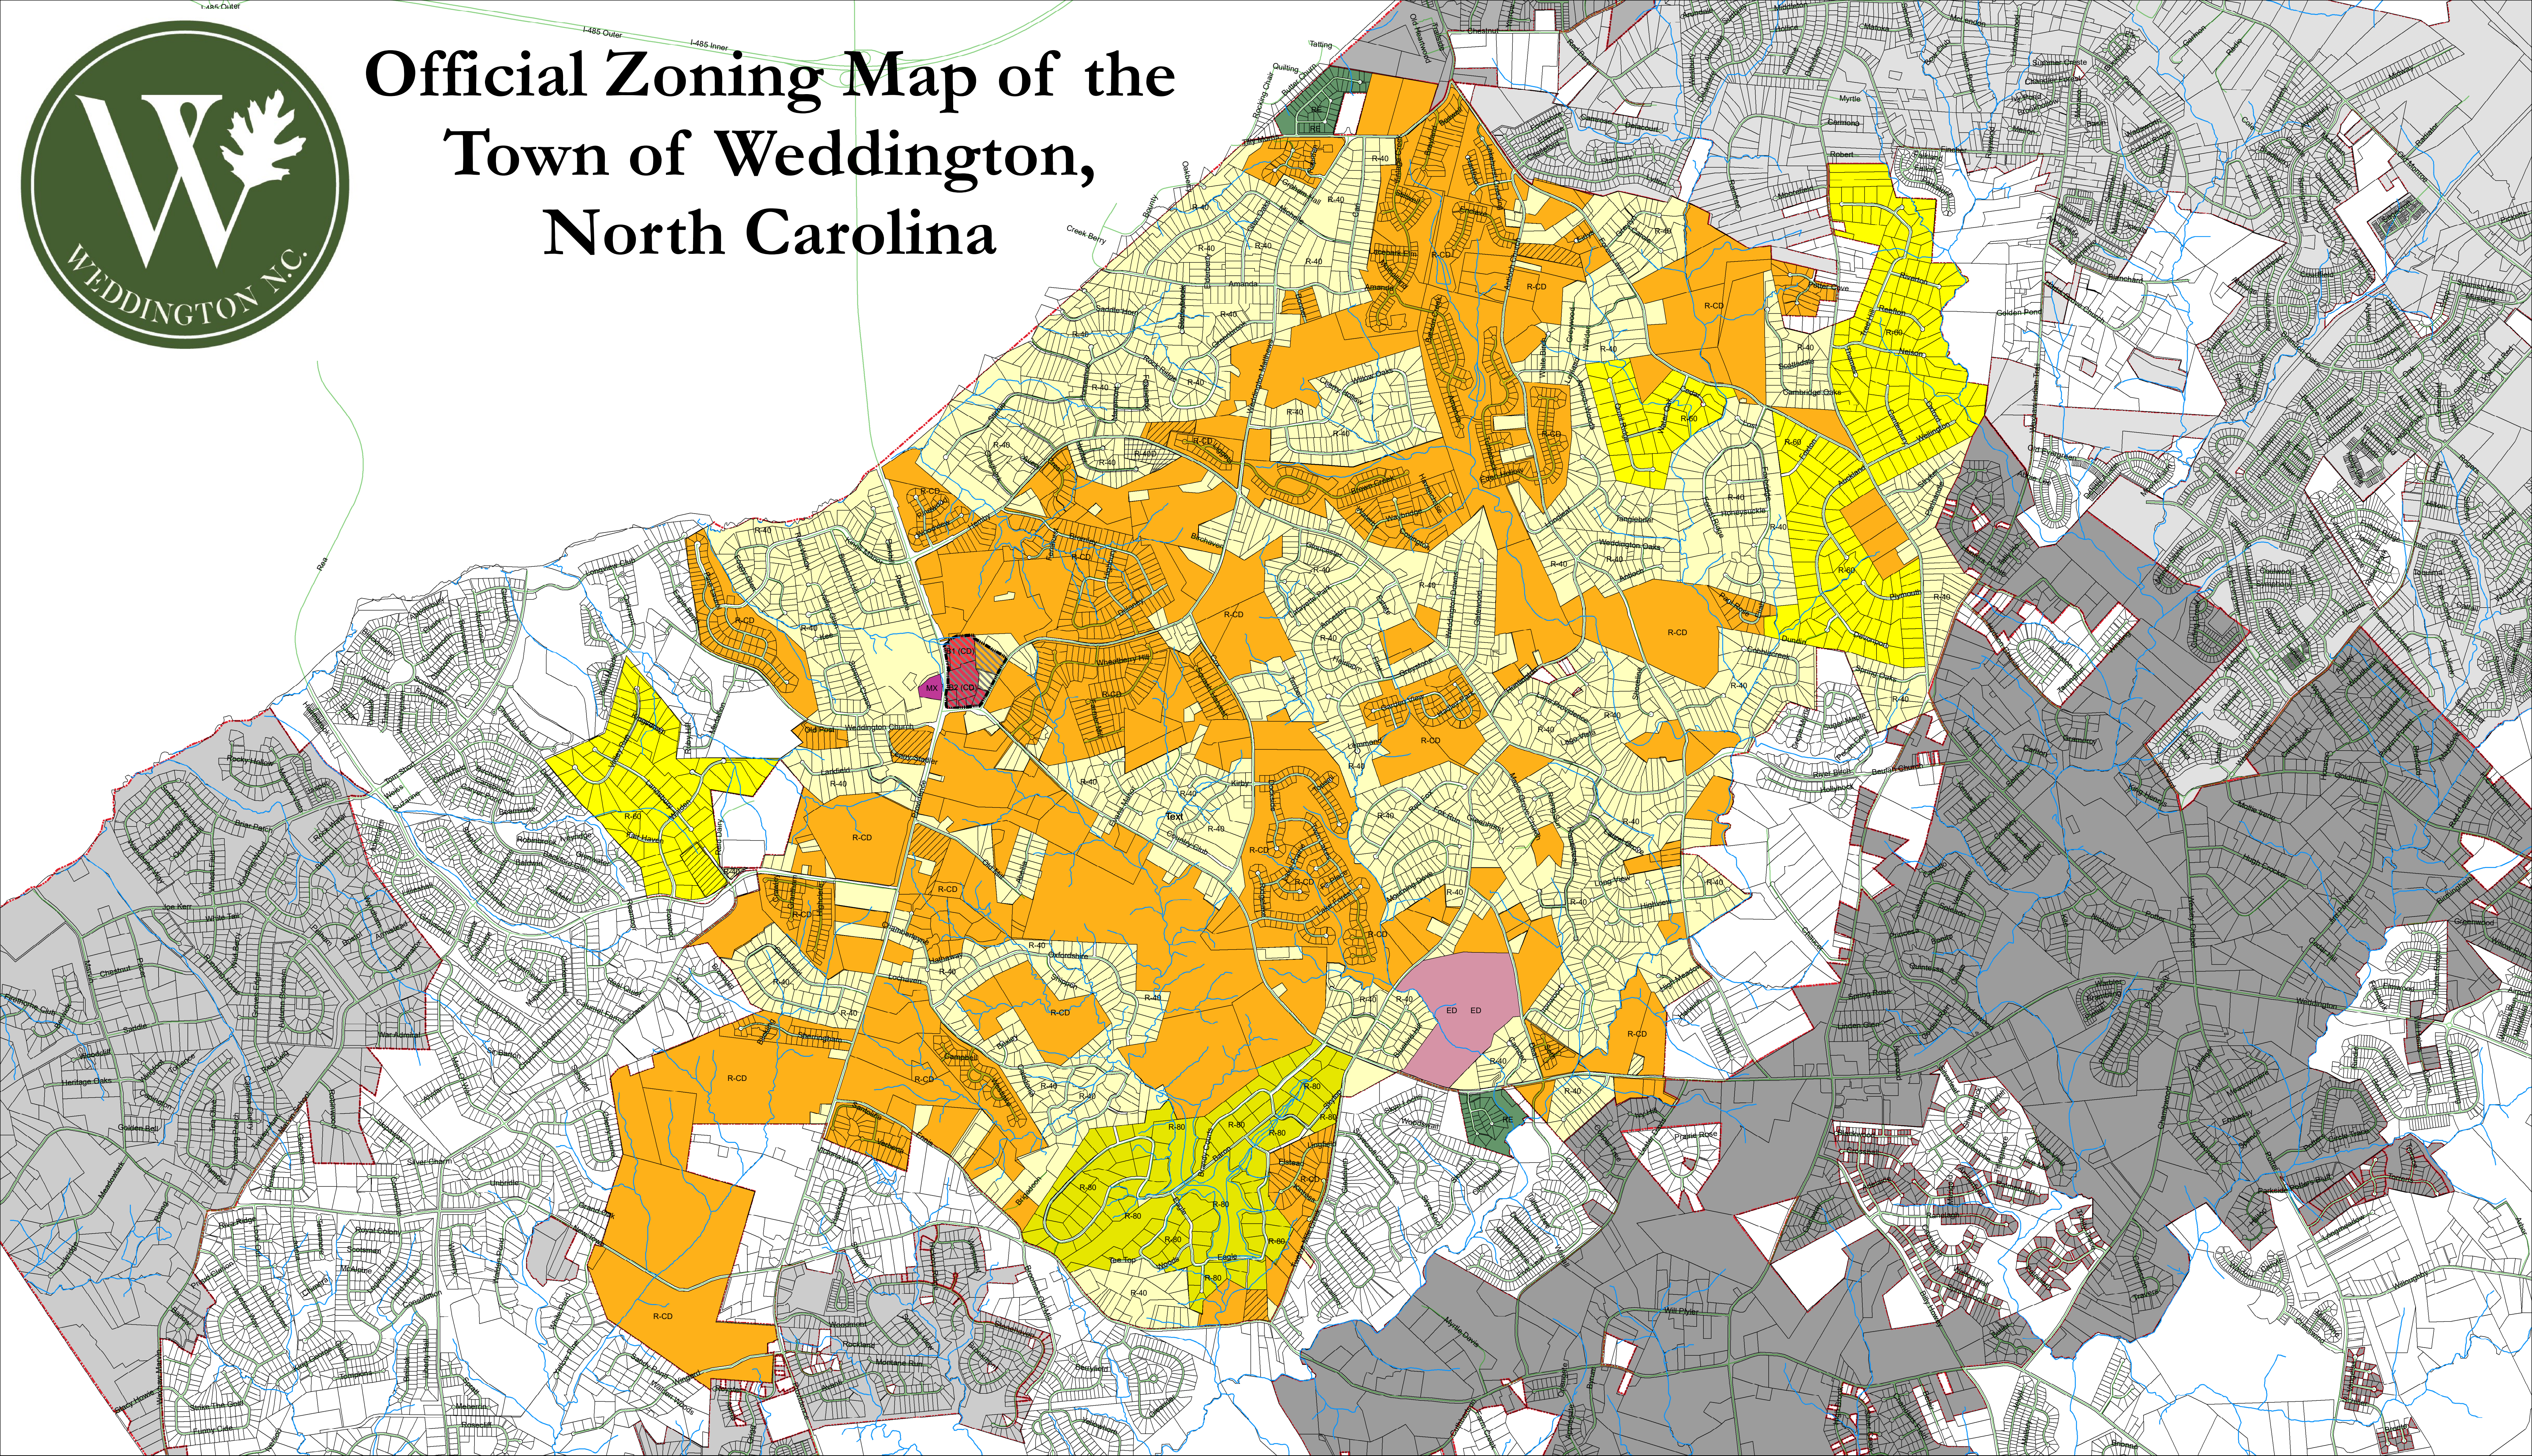

Official Zoning Map of the Town of Weddington, North Carolina

Legend

B1 (CD)	ED	R-40	R-60	R-CD	Conditional Zoning	Indian Trail	Stallings	Weddington
B2 (CD)	MX	R-40D	R-80	RE	Downtown Overlay	Marvin	Union County	Wesley Chapel

This Map was produced by the Town of Weddington Planning Department. This product is for informational purposes and may not have been prepared for, or be suitable for legal, engineering, or surveying purposes. Users of this information should review or consult the primary data and information sources to ascertain the usability of the information.