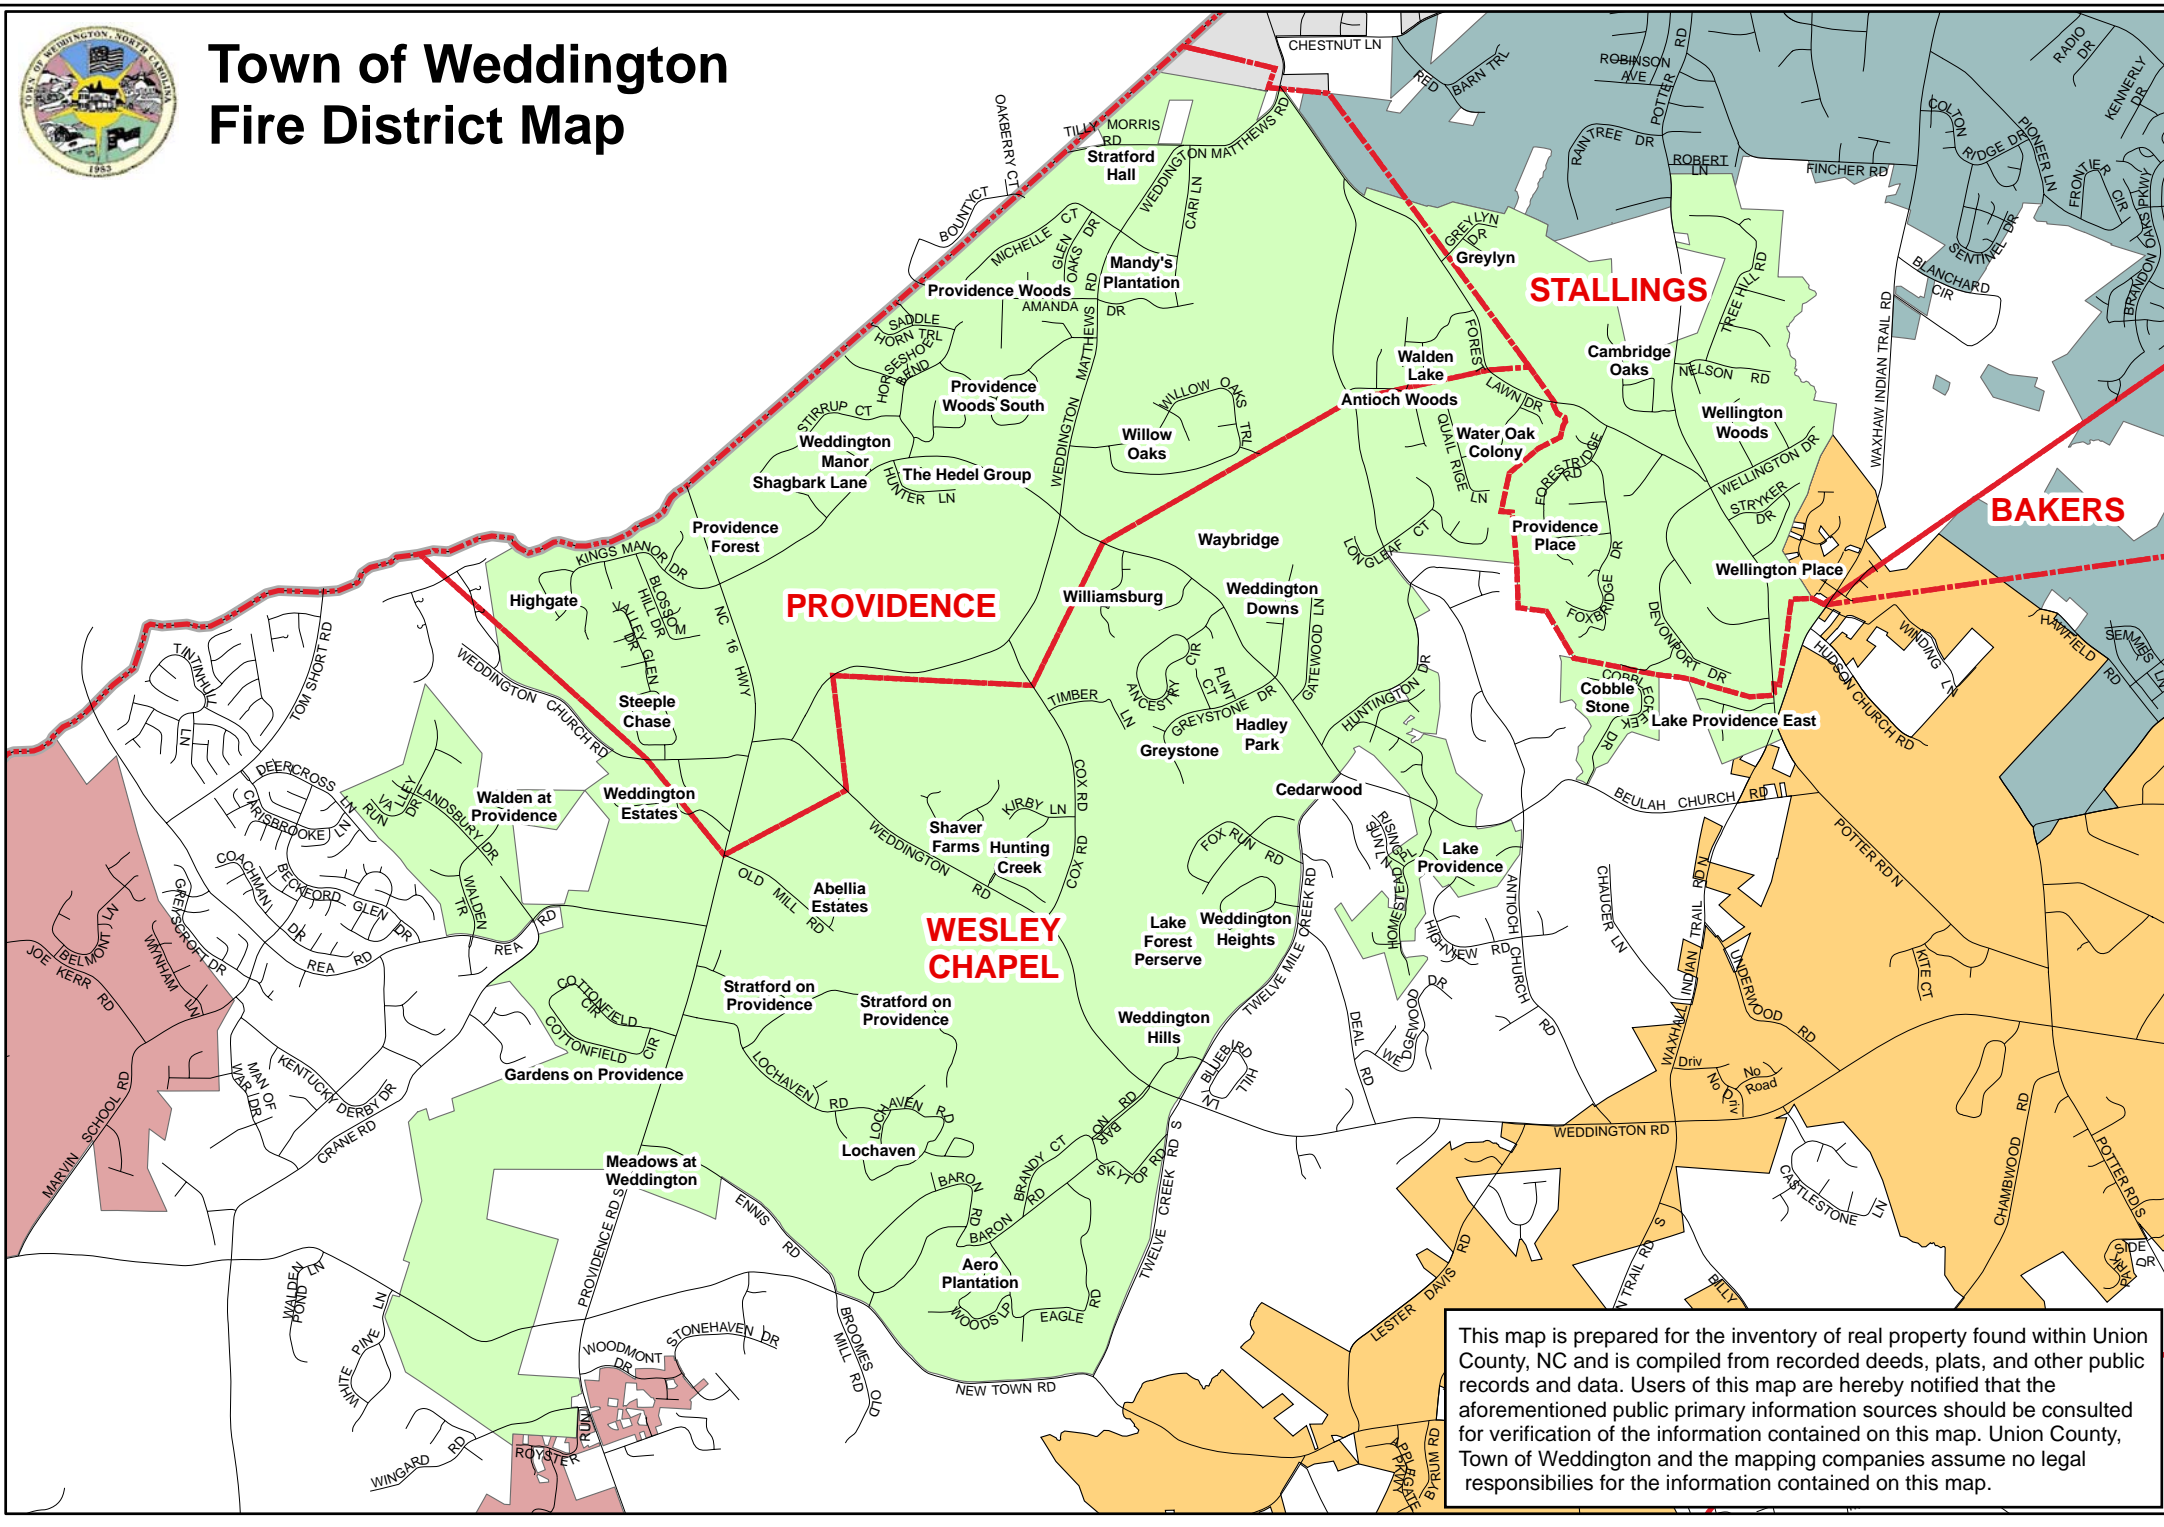

Town of Weddington Fire District Map

- Weddington Town Limits
- County Boundary
- Other Municipalities
- Fire District Line
- Indian Trail
- Stallings
- Marvin
- Wesley Chapel

This map is prepared for the inventory of real property found within Union County, NC and is compiled from recorded deeds, plats, and other public records and data. Users of this map are hereby notified that the aforementioned public primary information sources should be consulted for verification of the information contained on this map. Union County, Town of Weddington and the mapping companies assume no legal responsibilities for the information contained on this map.