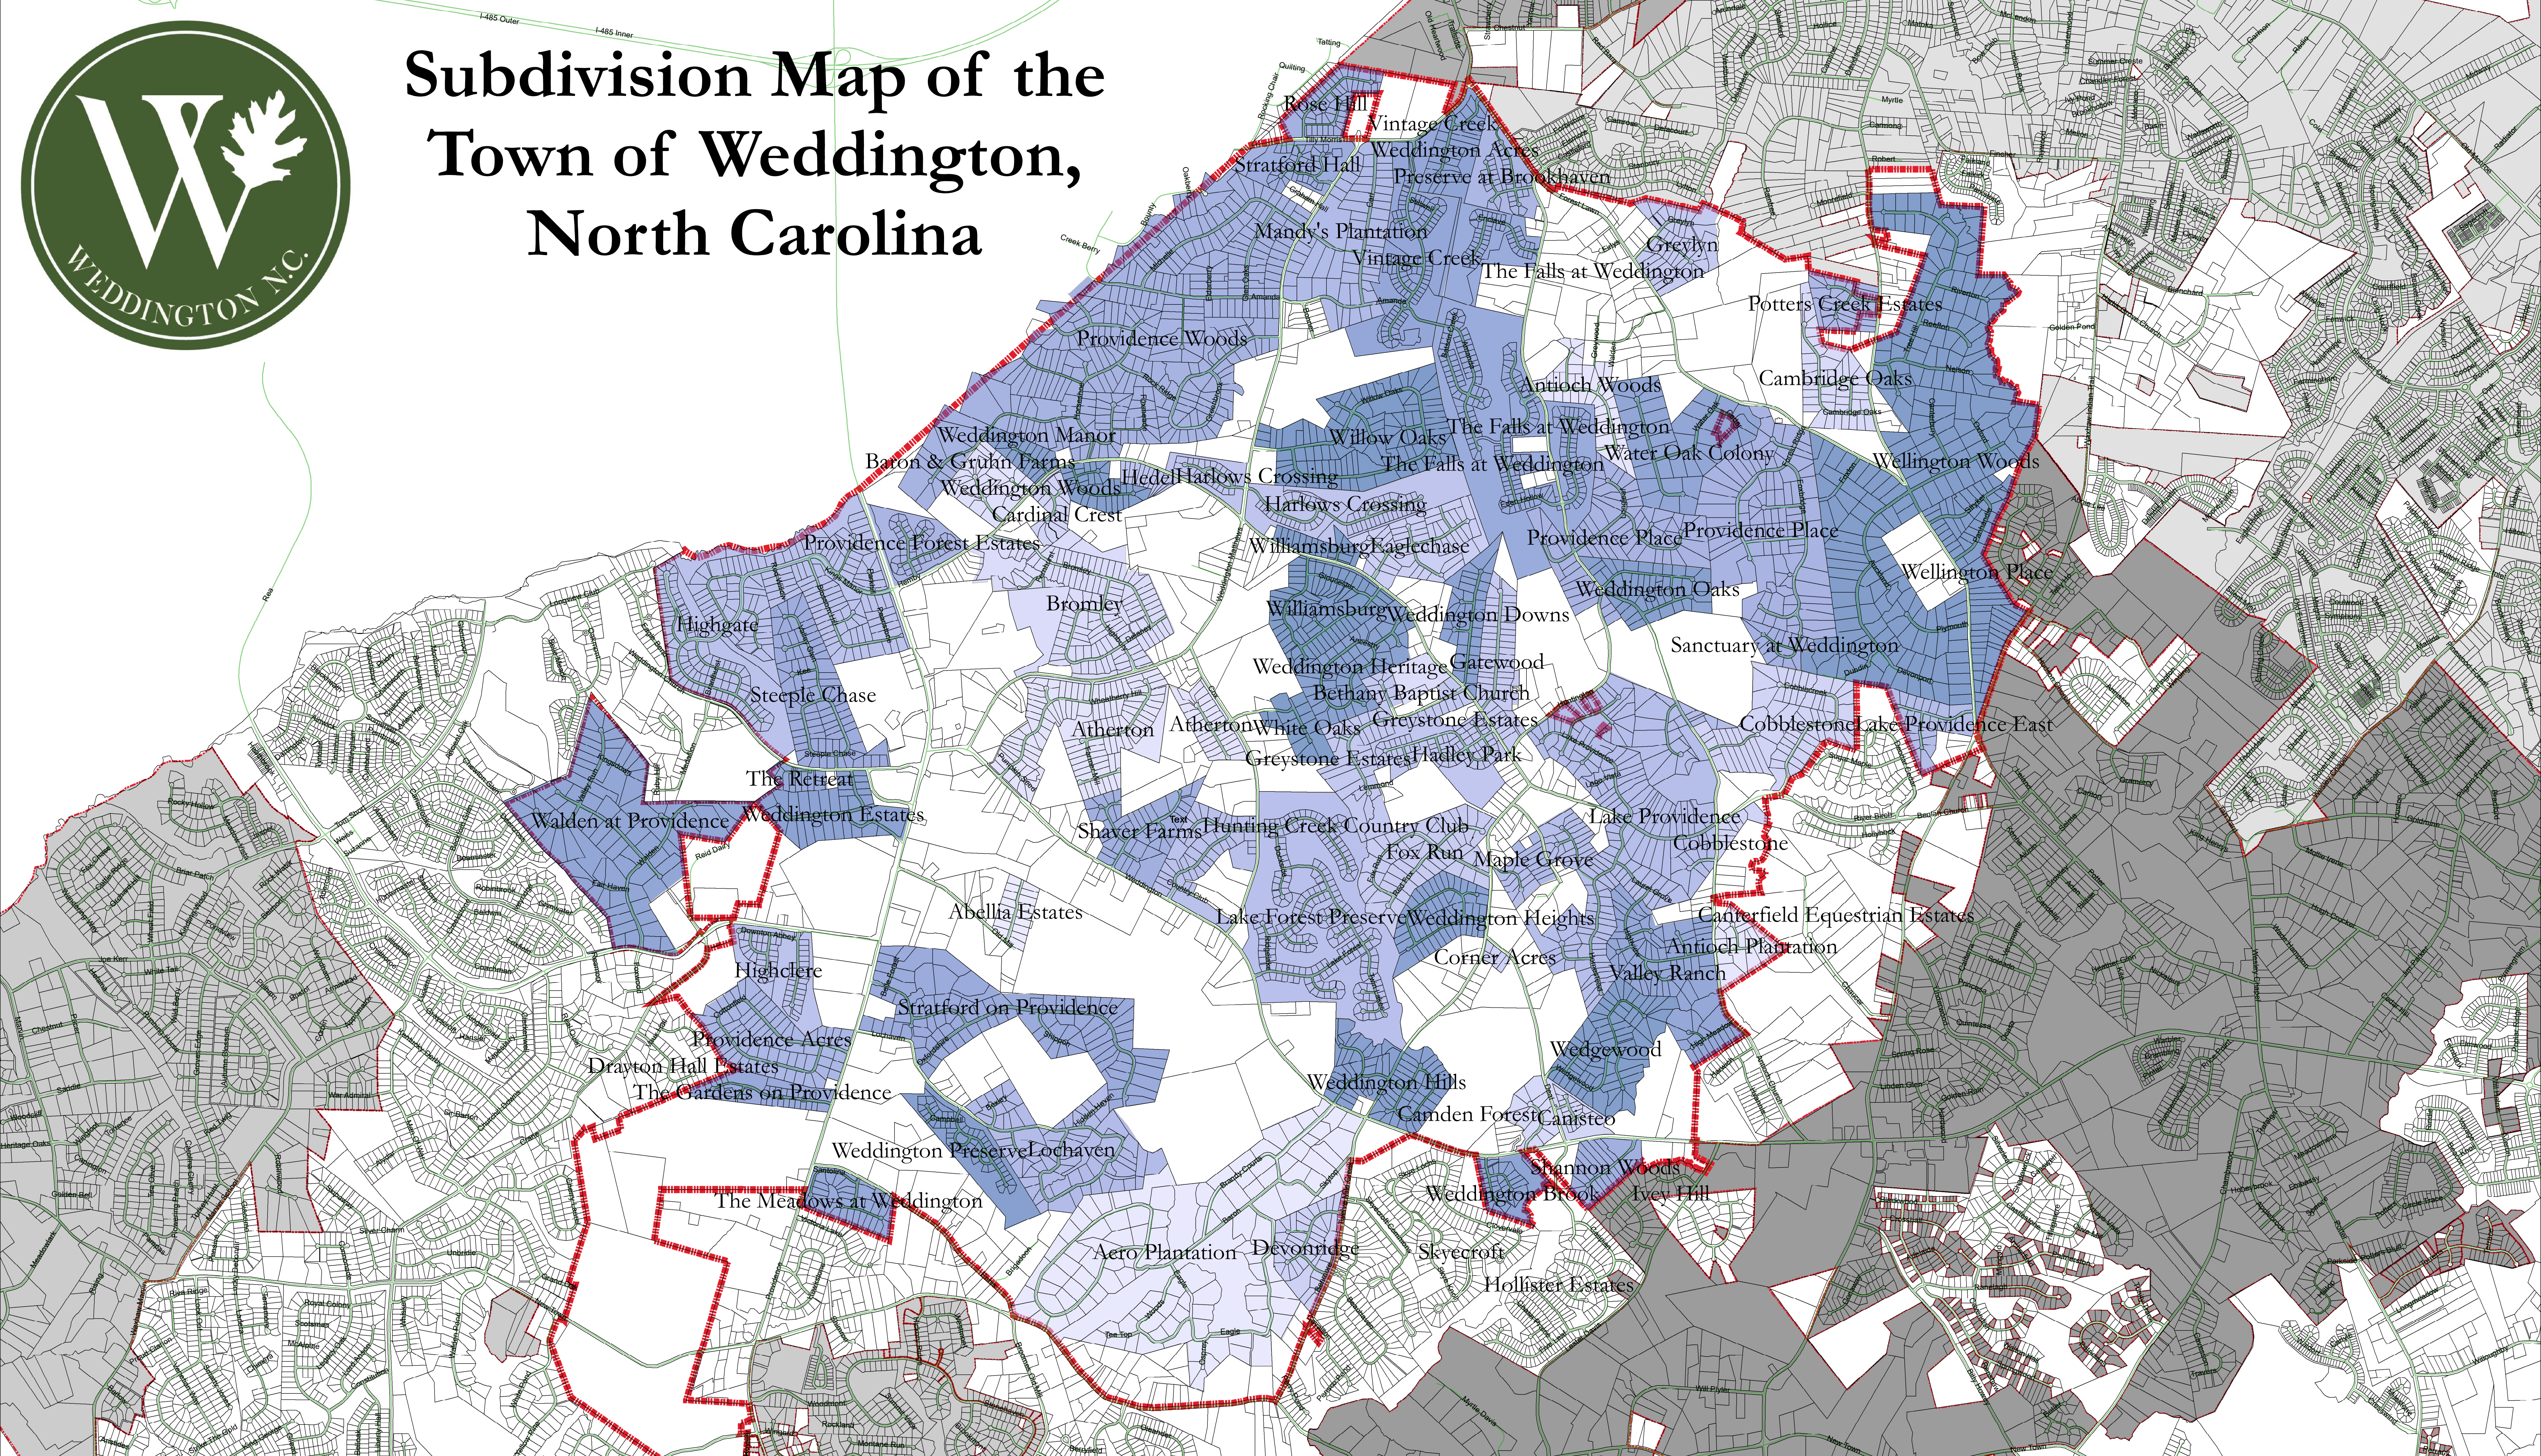

# Subdivision Map of the Town of Weddington, North Carolina

**Legend**

Indian Trail	Stallings	Weddington
Marvin	Union County	Wesley Chapel

*This Map was produced by the Town of Weddington Planning Department. This product is for informational purposes and may not have been prepared for, or be suitable for legal, engineering, or surveying purposes. Users of this information should review or consult the primary data and information sources to ascertain the usability of the information.*